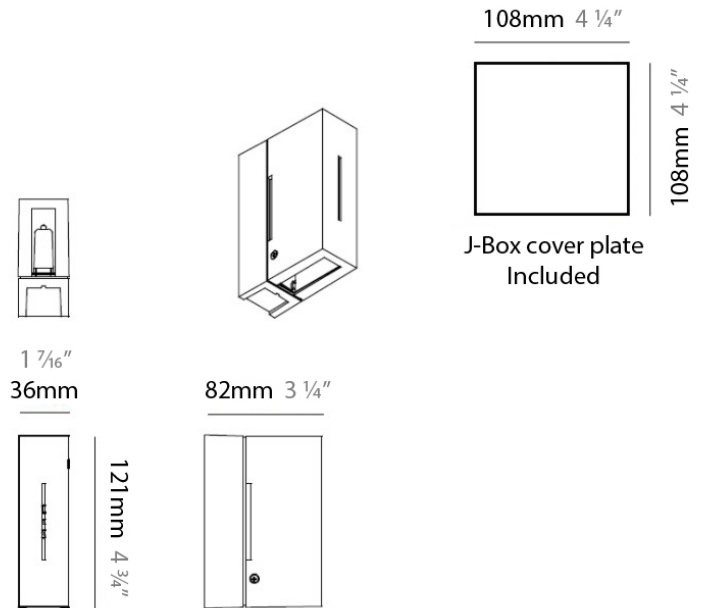

BLOC SURFACE

D93045

PROJECT	
TYPE	
NOTES	
QUANTITY	
DATE	

GENERAL

Series: Bloc
Brand: Milan
Division: Design
Mounting Type: Surface
Mounting Location: Wall
Subcategory: Ambient

PHYSICAL

Shape: Rectangle
Length (mm): 110
Length (in): 4 ⁵/₁₆
Height (mm): 121
Height (in): 4 ³/₄
Extension (mm): 96
Extension (in): 3 ³/₄
Light Distribution: Indirect
Weight (kg): 0.5
Weight (lbs): 1
Fixture Material: Metal

ELECTRICAL

Number of Lamps: 1
Lamp Type: LED Retrofit
Lamp Shape: T4
Bulb Included: Bulb Not Included
Total Output Wattage (W): 3
Max. Wattage Per Lamp (W): 3
Lamp Base: G9
Input Voltage (V): 120

LED

OPTICAL

RATINGS AND CERTIFICATIONS

Certified By: CSA Certified to UL and CSA Standards
IP rating: IP20